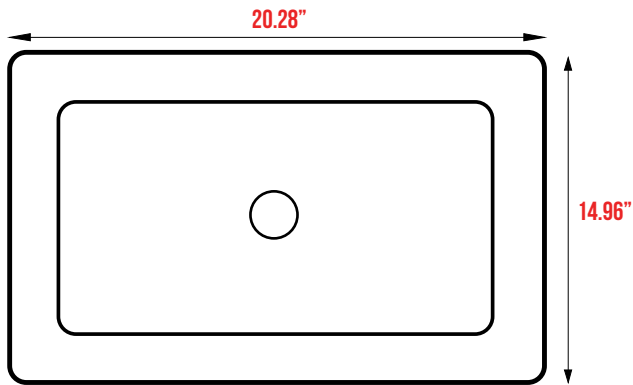

Havasu White Ceramic Rectangular Vessel Bathroom Sink
with pop up drain

FEATURES

Nonporous glossy surface, easy to clean, and highly durable.

Contemporary, timeless design, simplistic and elegant compatible with all bathroom settings

Above-counter installation for open countertop and clean look

Polished Chrome finished Pop up Drain included.

Predrilled Standard 1 3/4 for the drain.

	Height	Depth	Width
inches	4.92"	20.28"	14.96"
mm	124.97	515.11	379.98